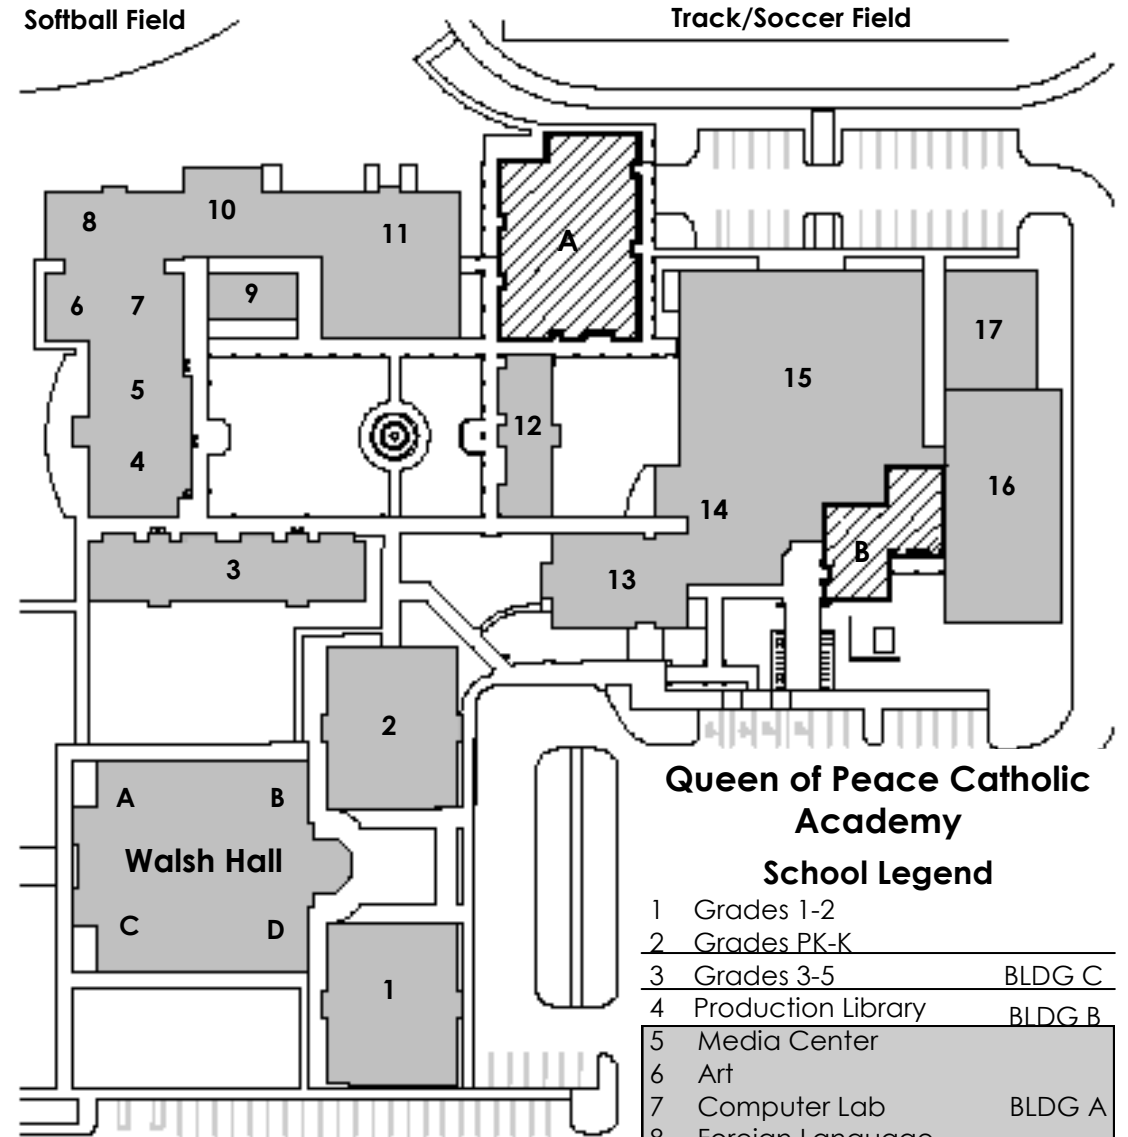

Queen of Peace Church Map

Church Legend

- | | |
|------------------------------------|--|
| 1 Church Entrance | 15 Daily Chapel |
| 2 Hospitality Area | 16 St. Therese Room and Fr. Patrick Galley |
| 3 Catering Kitchen | 17 St. Peregrine Room |
| 4 Nursery | 18 Maria Auxiliadora Wellness Room |
| 5 St. Anne Wellness Room | 19 Vesting Sacristy |
| 6 Mother Theresa Family Room | 20 St. Anthony Gift Shop |
| 7 St. Francis Room | 21 Hospitality Area |
| 8 St. Nicholas Room | 22 Columbarium |
| 9 St. Catherine Room | 23 Tennis Courts |
| 10 Music Room | |
| 11 Main Sanctuary | |
| 12 Adoration Chapel | |
| 13 Working Sacristy | |
| 14 St. Patrick Reconciliation Room | |

Softball Field

Track/Soccer Field

Queen of Peace Catholic Academy

School Legend

- | | |
|----------------------------|--------|
| 1 Grades 1-2 | |
| 2 Grades PK-K | |
| 3 Grades 3-5 | BLDG C |
| 4 Production Library | BLDG B |
| 5 Media Center | |
| 6 Art | |
| 7 Computer Lab | BLDG A |
| 8 Foreign Language | |
| 9 Rest Rooms/Locker Rooms | |
| 10 Grades 6-8/Science Room | |
| 11 Music Room | |
| 12 Multi Purpose Room | BLDG G |
| 13 School Office | |
| 14 Teen Center | |
| 15 Gym | |
| 16 Tennis Courts | |
| 17 Multi Purpose Courts | |

Walsh Hall Legend

- | |
|------------------|
| A Church Office |
| B Meeting Room 5 |
| C Kitchen |
| D Meeting Room 4 |

Shaded area denotes future expansion

- | | |
|--|-----------------|
| | A Art Building |
| | B Senior Center |