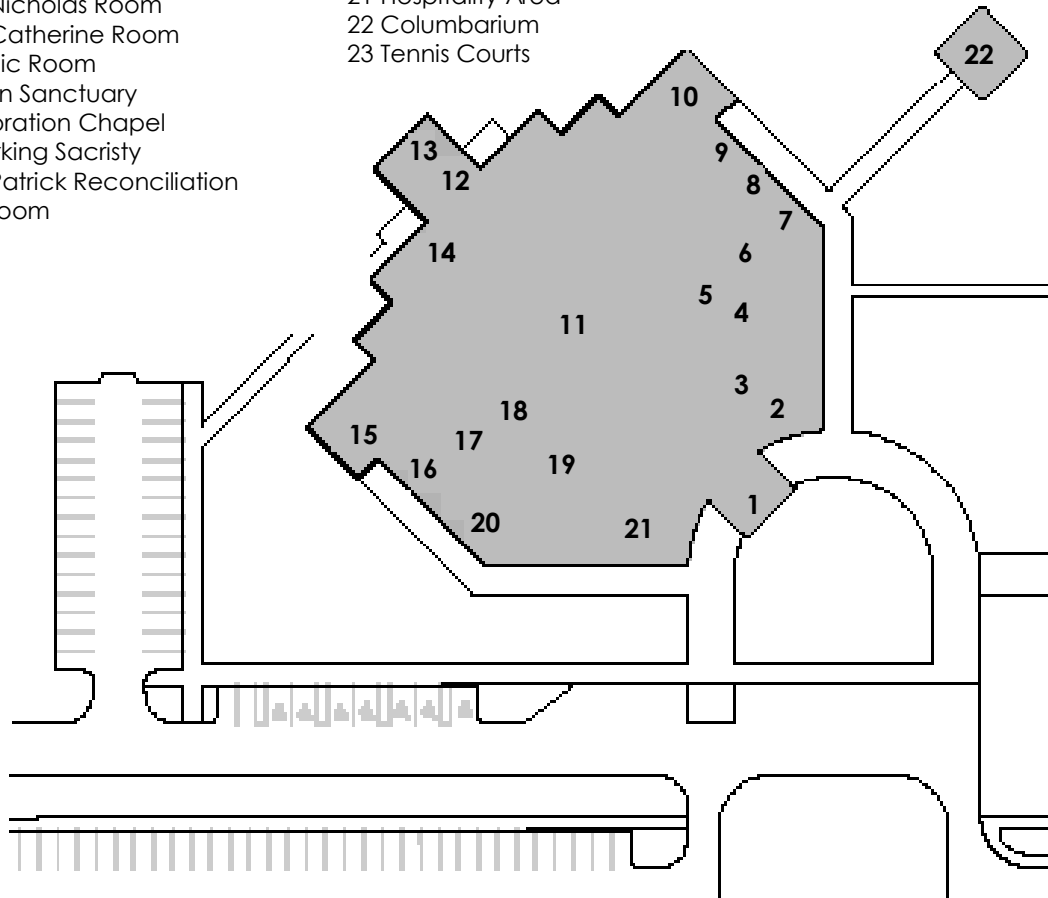

Queen of Peace Church Map

Church Legend

- | | |
|------------------------------------|--|
| 1 Church Entrance | 15 Daily Chapel |
| 2 Hospitality Area | 16 St. Therese Room and Fr. Patrick Galley |
| 3 Catering Kitchen | 17 St. Peregrine Room |
| 4 Nursery | 18 Maria Auxiliadora Wellness Room |
| 5 St. Anne Wellness Room | 19 Vesting Sacristy |
| 6 Mother Theresa Family Room | 20 St. Anthony Gift Shop |
| 7 St. Francis Room | 21 Hospitality Area |
| 8 St. Nicholas Room | 22 Columbarium |
| 9 St. Catherine Room | 23 Tennis Courts |
| 10 Music Room | |
| 11 Main Sanctuary | |
| 12 Adoration Chapel | |
| 13 Working Sacristy | |
| 14 St. Patrick Reconciliation Room | |

Softball Field

Track/Soccer Field

Queen of Peace Catholic Academy

School Legend

- | | |
|----------------------------|--------|
| 1 Grades 1-2 | |
| 2 Grades PK-K | |
| 3 Grades 3-5 | BLDG C |
| 4 Production Library | BLDG B |
| 5 Media Center | |
| 6 Art | |
| 7 Computer Lab | BLDG A |
| 8 Foreign Language | |
| 9 Rest Rooms/Locker Rooms | |
| 10 Grades 6-8/Science Room | |
| 11 Music Room | |
| 12 Multi Purpose Room | BLDG G |
| 13 School Office | |
| 14 Teen Center | |
| 15 Gym | |
| 16 Tennis Courts | |
| 17 Multi Purpose Courts | |

Walsh Hall Legend

- | |
|------------------|
| A Church Office |
| B Meeting Room 5 |
| C Kitchen |
| D Meeting Room 4 |

Shaded area denotes future expansion

- | | |
|--|-----------------|
| | A Art Building |
| | B Senior Center |